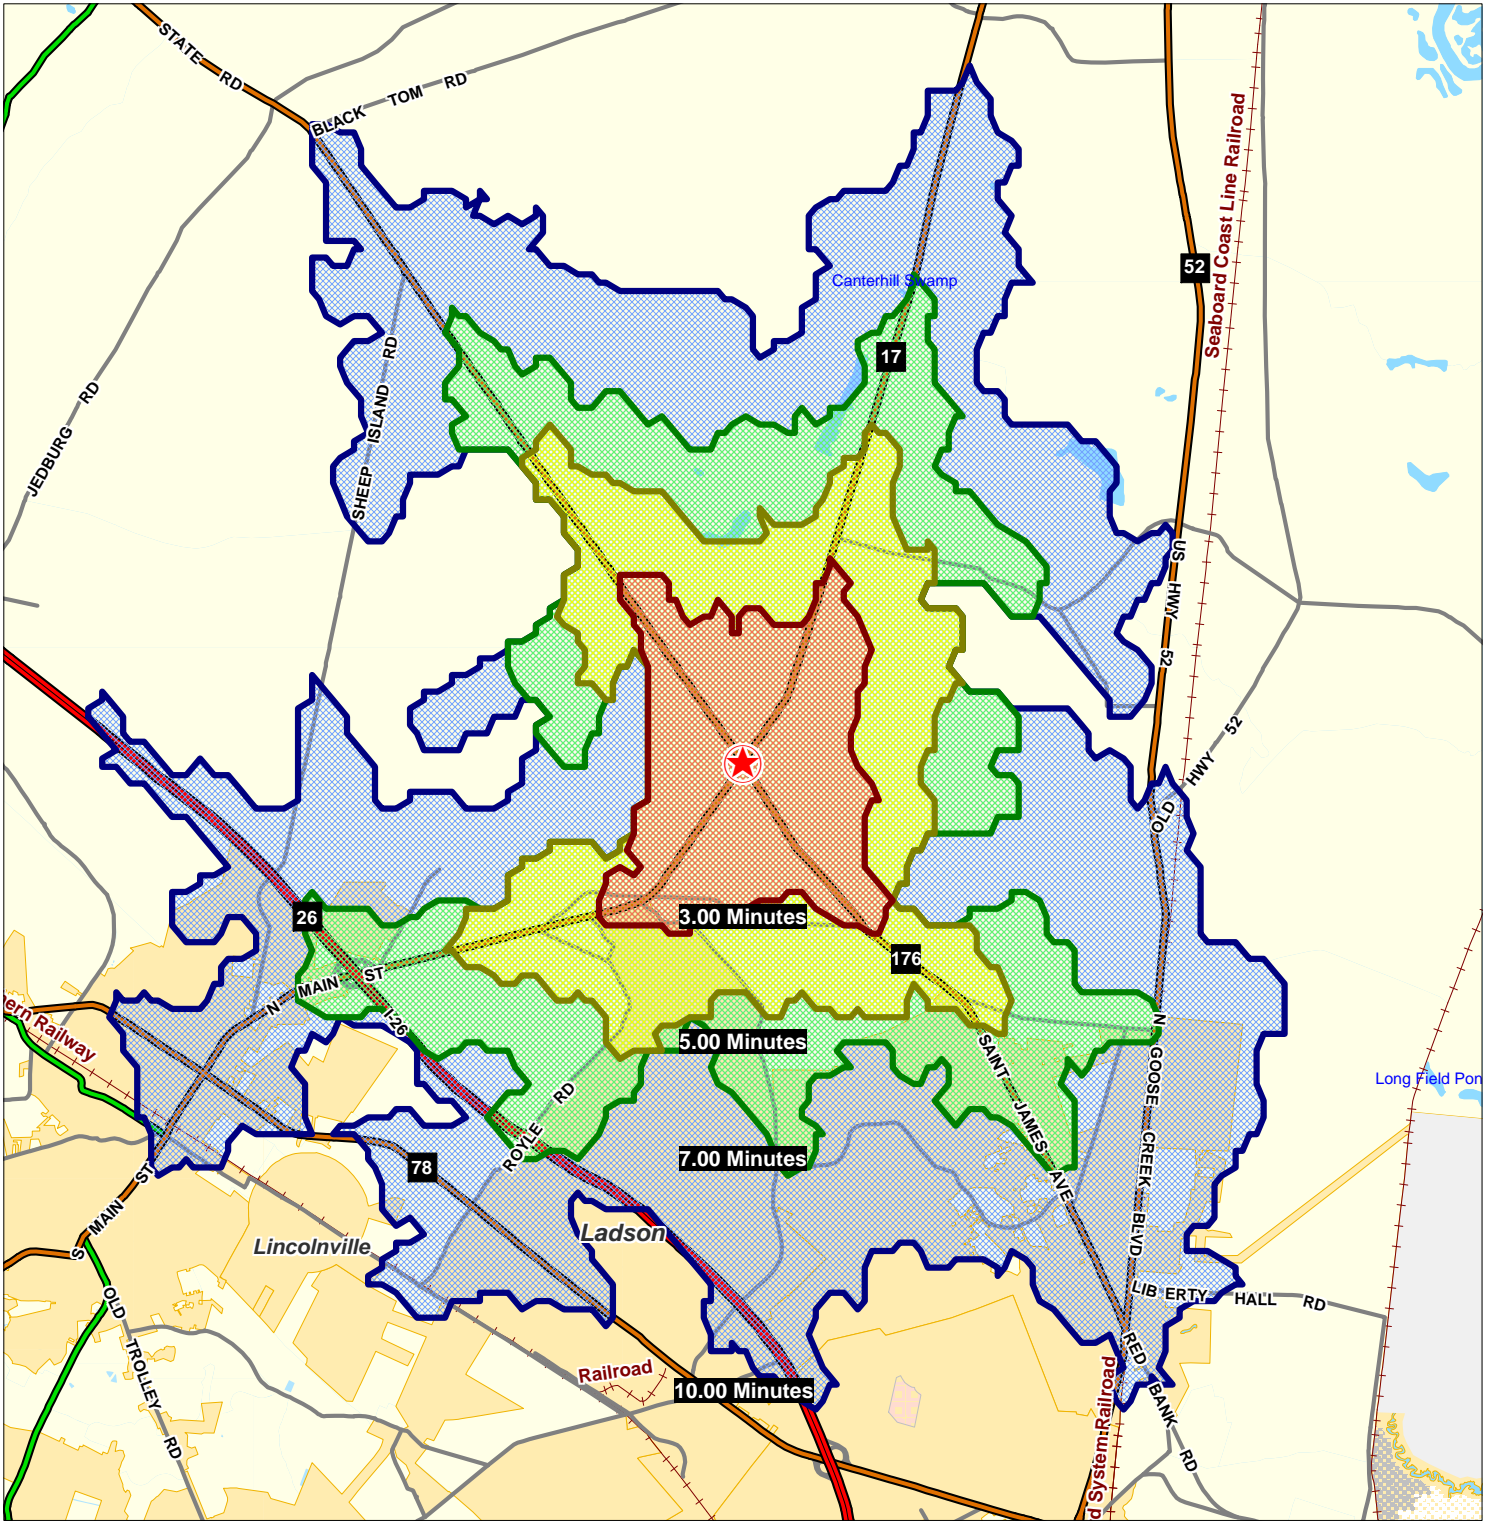

Lat: 33.0636 Lon: -80.0934 Zoom: 12.24 mi Logos are for identification purposes only and may be trademarks of their respective companies.

©2008, SITES USA Inc., Chandler, AZ (480) 491-1112. All Rights Reserved.

## Saint James Ave & N Main St Moncks Corner, South Carolina

July 2008

Prepared For Lincoln Harris

This map was produced using data from private and government sources deemed to be reliable. The information herein is provided without representation or warranty.