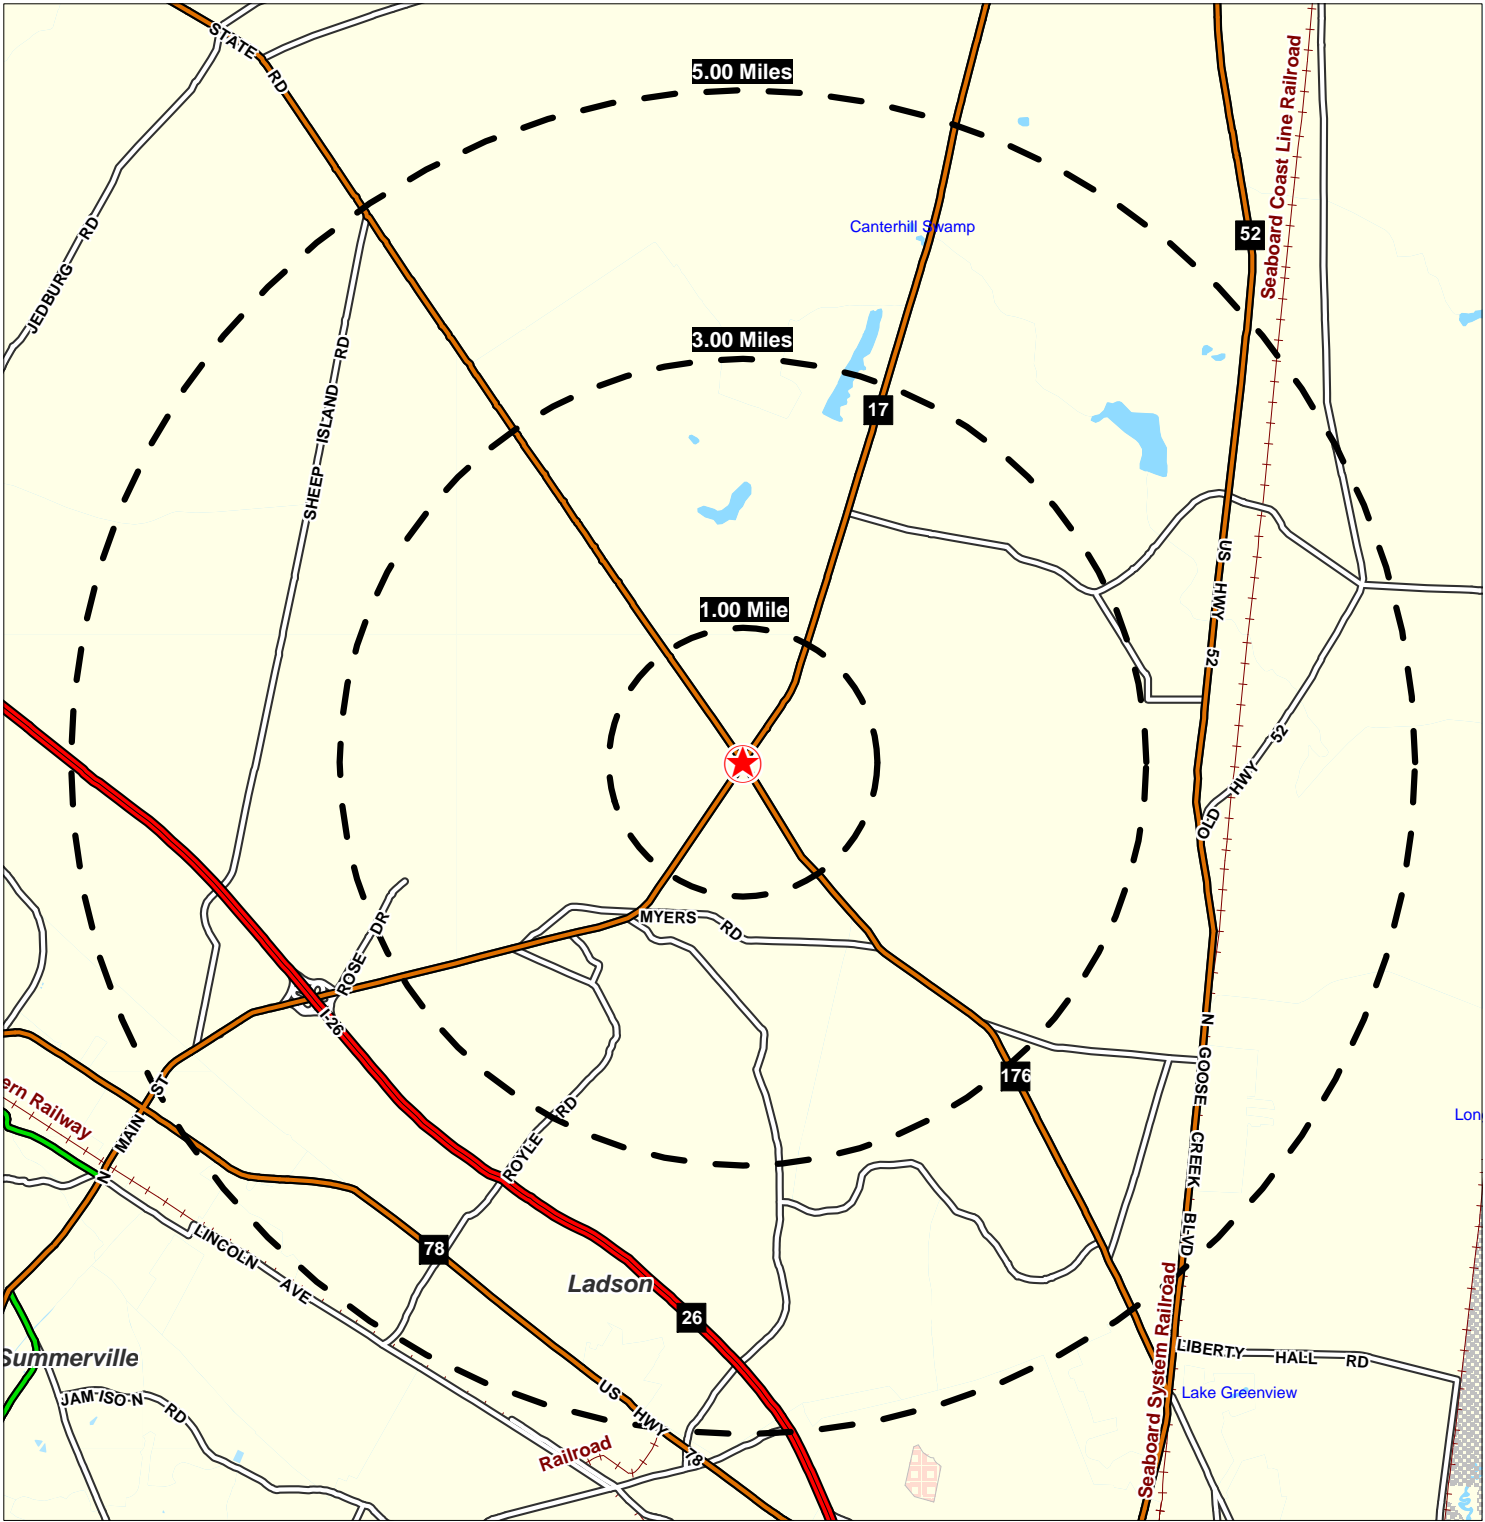

Lat: 33.0636 Lon: -80.0934 Zoom: 11 mi Logos are for identification purposes only and may be trademarks of their respective companies.

©2008, SITES USA Inc., Chandler, AZ (480) 491-1112. All Rights Reserved.

Hwy 17-A & Highway 176 Goose Creek, South Carolina

April 2008

Prepared For Lincoln Harris

This map was produced using data from private and government sources deemed to be reliable. The information herein is provided without representation or warranty.