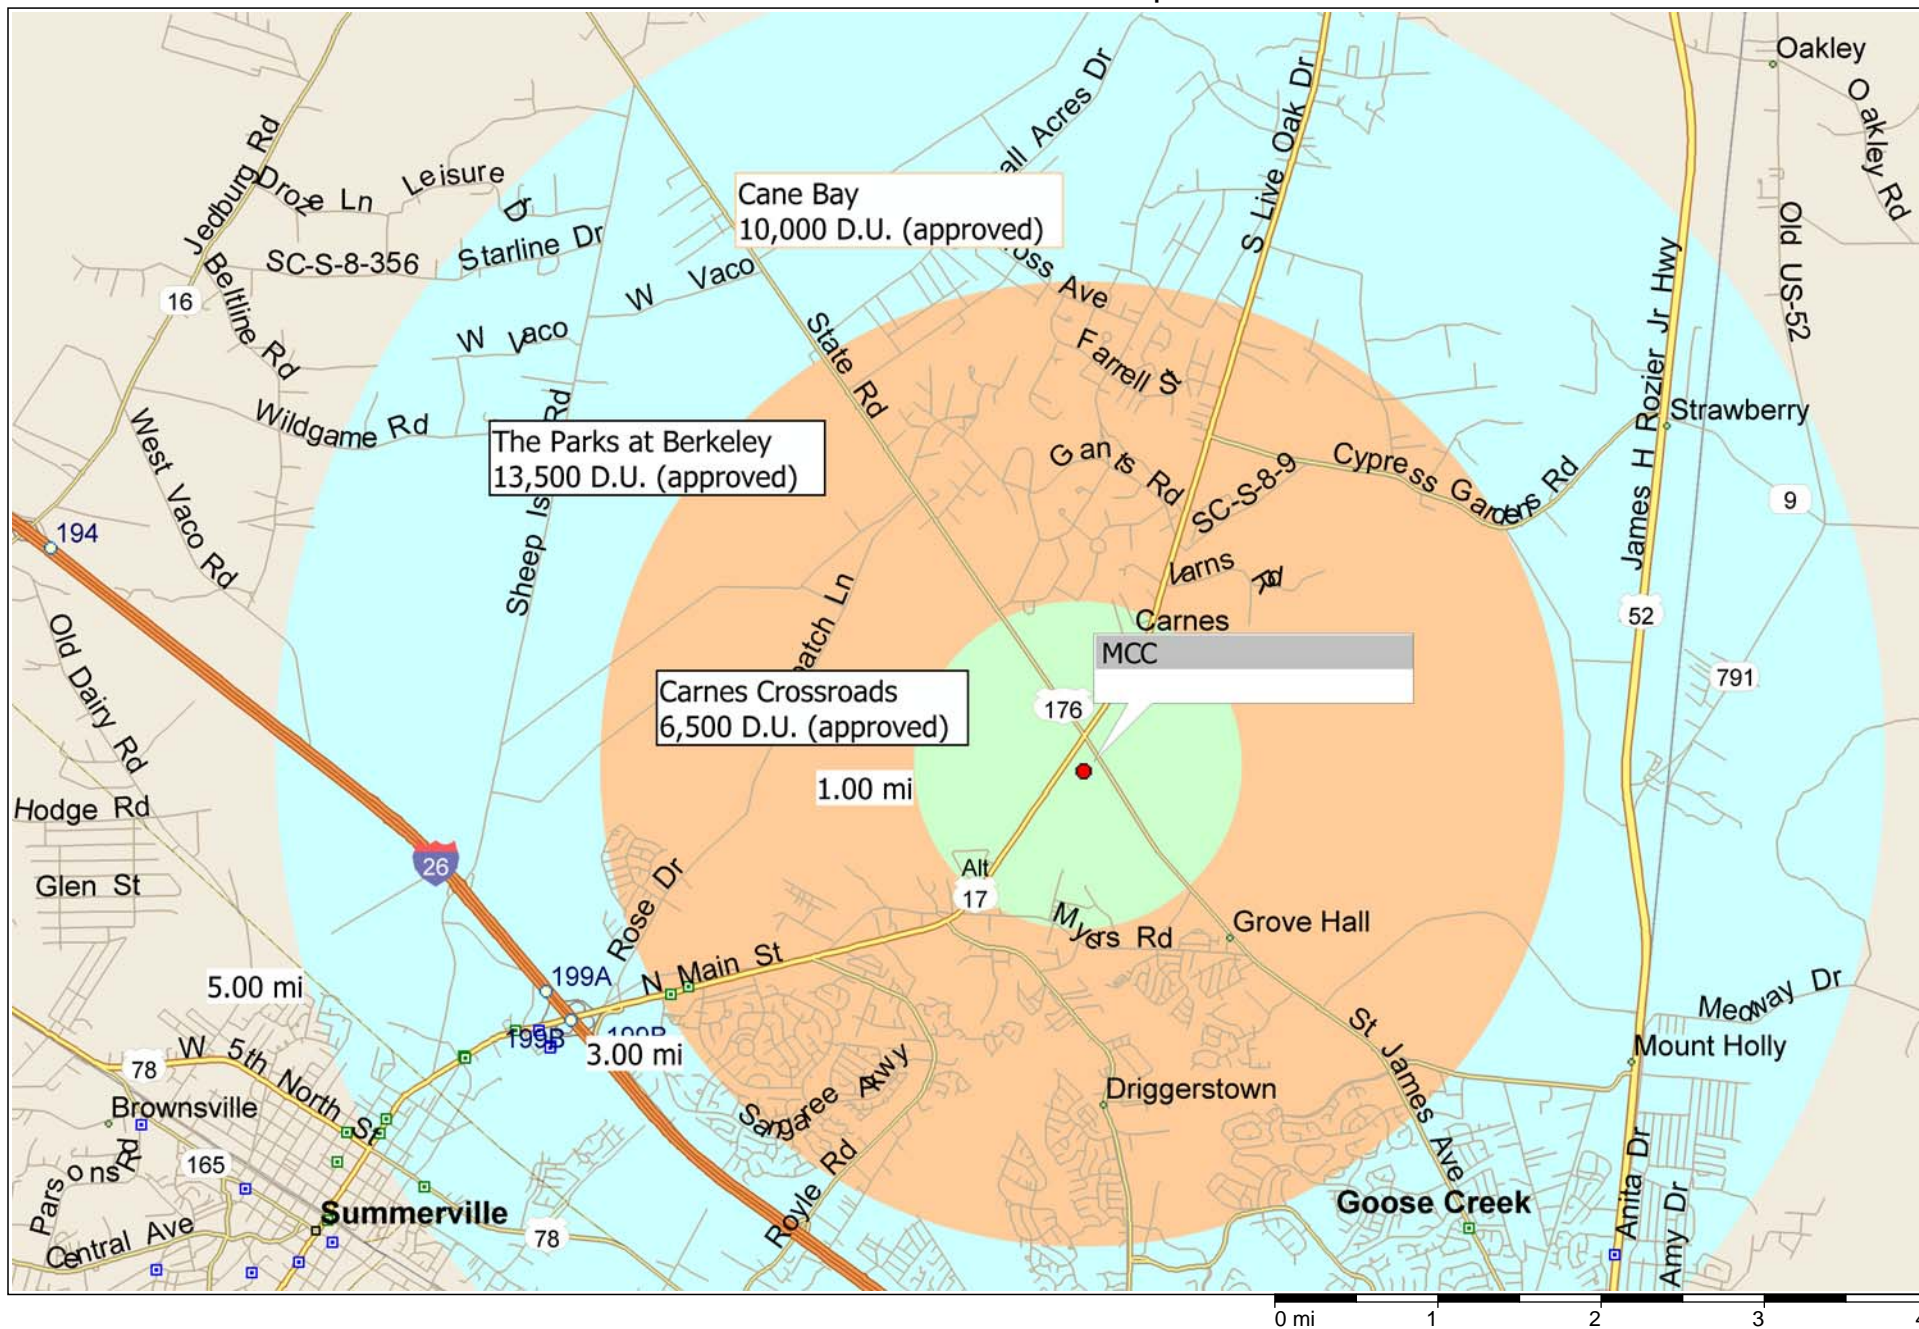

Submarket Location map

Copyright © and (P) 1988–2006 Microsoft Corporation and/or its suppliers. All rights reserved. <http://www.microsoft.com/streets/>
 Portions © 1990–2006 InstallShield Software Corporation. All rights reserved. Certain mapping and direction data © 2005 NAVTEQ. All rights reserved. The Data for areas of Canada includes information taken with permission from Canadian authorities, including: © Her Majesty the Queen in Right of Canada, © Queen's Printer for Ontario. NAVTEQ and NAVTEQ ON BOARD are trademarks of NAVTEQ. © 2005 Tele Atlas North America, Inc. All rights reserved. Tele Atlas and Tele Atlas North America are trademarks of Tele Atlas, Inc.